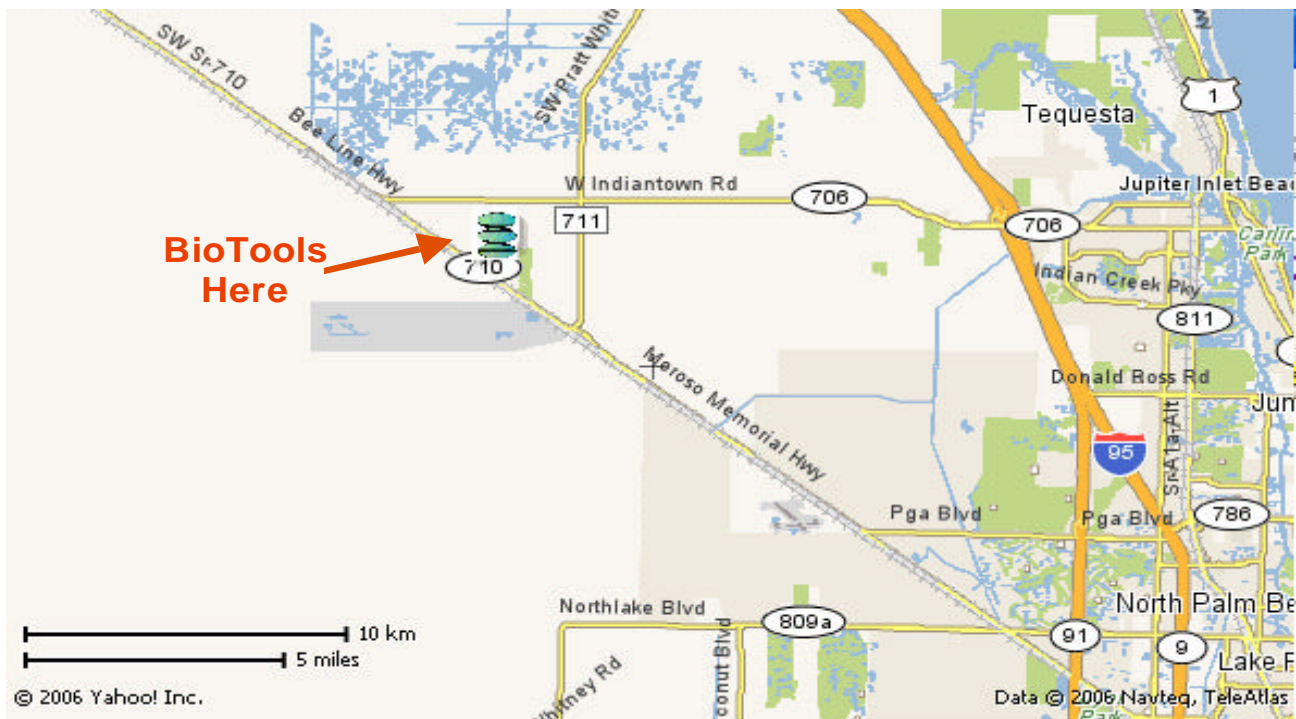

## Directions to BioTools, Inc. Headquarters 17546 Bee Line Hwy, Jupiter, FL 33458

### From I-95 South or Turnpike South:

Take exit #101 onto FL-76 West toward Indiantown

Turn **L** Left on Pratt Whitney Rd

Turn **R** Right on Bee Line Hwy [FL-710]

Arrive at 17546 Bee Line Hwy on your **R** Right after passing Pratt & Whitney and the Shell Gas Station

### From I-95 North or Turnpike North:

Take exit #76/FL-708/Blue Heron Blvd

Turn **L** Left on W Blue Heron Blvd [FL-708]

Continue on Bee Line Hwy [FL-710]

Arrive at 17546 Bee Line Hwy on your **R** Right after passing Pratt Whitney Rd and the Shell Gas Station